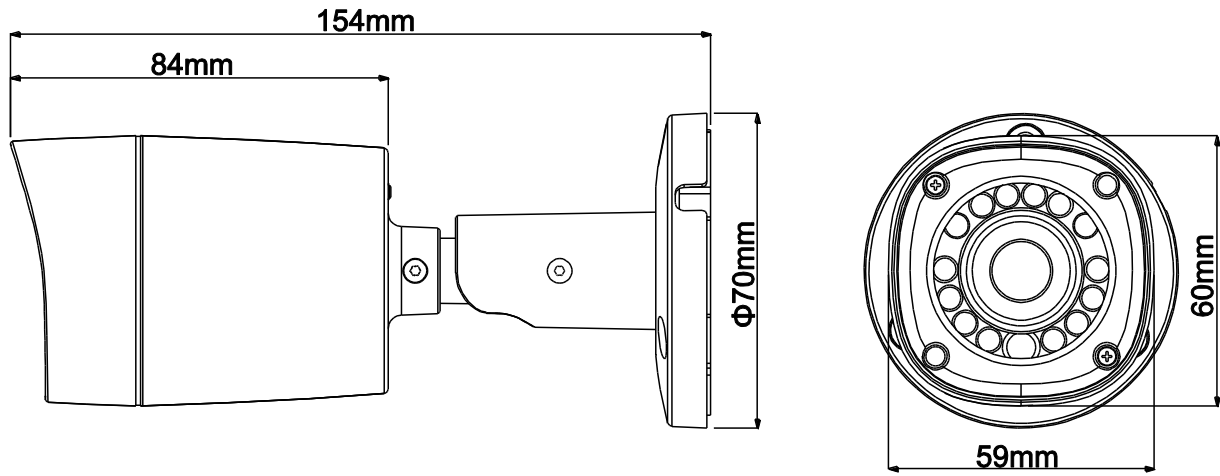

### Features

- 1/2.9" 2Megapixel CMOS
- 25/30fps@1080P, 25/30/50/60fps@720P
- High speed, long distance real-time transmission
- HD and SD switchable
- OSD Menu, control over coaxial cable
- DWDR, Day/Night(ICR), AWB, AGC, BLC, 2DNR
- 3.6mm fixed lens (2.8mm, 6mm optional)
- Max. IR LEDs length 20m, Smart IR
- IP67, DC12V

## Technical Specifications

Model	DH-HAC-HFW1220RMP	DH-HAC-HFW1220RMN
<b>Camera</b>		
Image Sensor	1/2.9" 2Megapixel CMOS	
Effective Pixels	1936(H)×1097(V)	
Electronic Shutter	1/25~1/100000s	1/30~1/100000s
Video Frame Rate	25/50fps@720P; 25fps@1080P	30/60fps@720P; 30fps@1080P
Synchronization	Internal	
Mini. Illumination	0.02Lux/F2.0, 0Lux IR on	
Video Output	1-channel BNC high definition video output/ CVBS standard definition video output (Can switch)	
<b>Camera Features</b>		
Max. IR LEDs Length	20m, Smart IR	
Backlight Compensation	DWDR	
Day/Night	Auto(ICR) / Color / B/W	
Noise Reduction	2D	
OSD Menu	Support	
<b>Lens</b>		
Focal length	3.6mm (2.8mm, 6mm optional)	
Angle of View	H: 82.8° (106° /51.2°)	
Mount Type	M12	
<b>General</b>		
Power Supply	DC12V±25%	
Power Consumption	Max 2.8W	
Working Environment	-30°C~+60°C / Less than 95%RH (no condensation)	
Transmission Distance	Over 500m via 75-3 coaxial cable	
Ingress Protection	IP67	
Dimensions(W×D×H)	Φ70mm×154mm	
Weight	0.3kg	
Material	Metal	

## Dimensions (mm)